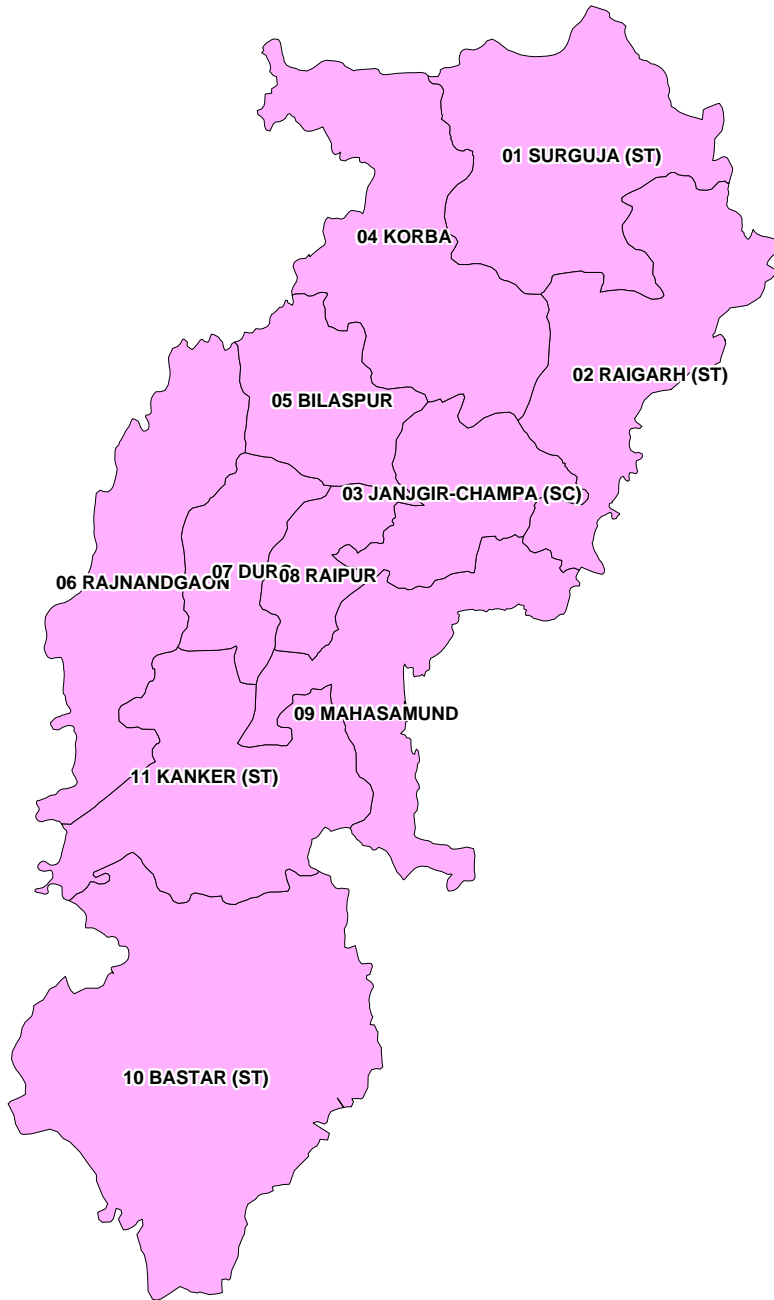

CHHATTISGARH
GENERAL ELECTION - 2009
POLL SCHEDULE - LOK SABHA

16 Apr 2009	
01	SURGUJA (ST)
02	RAIGARH (ST)
03	JANJGIR-CHAMPA (SC)
04	KORBA
05	BILASPUR
06	RAJNANDGAON
07	DURG
08	RAIPUR
09	MAHASAMUND
10	BASTAR (ST)
11	KANKER (ST)

CHHATTISGARH
GENERAL ELECTION - 2009
POLL SCHEDULE - LOK SABHA

POLL DATE

■ 16-APR (11)