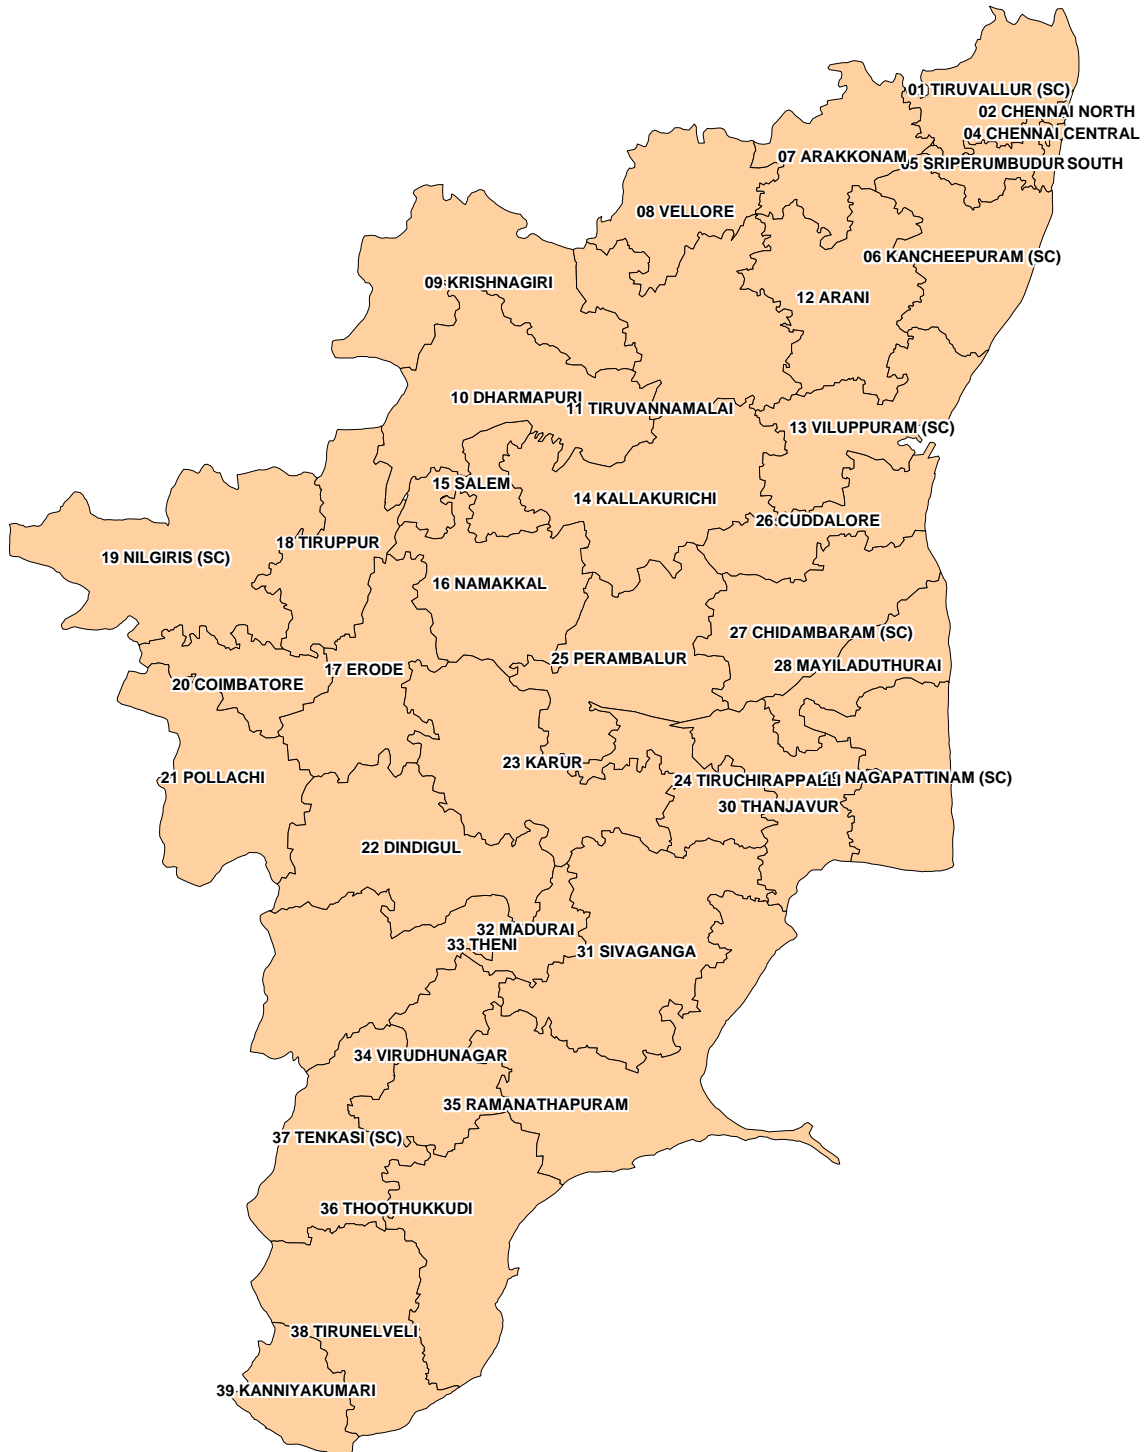

TAMIL NADU

GENERAL ELECTION - 2009 POLL SCHEDULE - LOK SABHA

POLL DATE

13-MAY (39)

TRIPURA
GENERAL ELECTION - 2009
POLL SCHEDULE - LOK SABHA

23 Apr 2009	
01	TRIPURA WEST
02	TRIPURA EAST (ST)