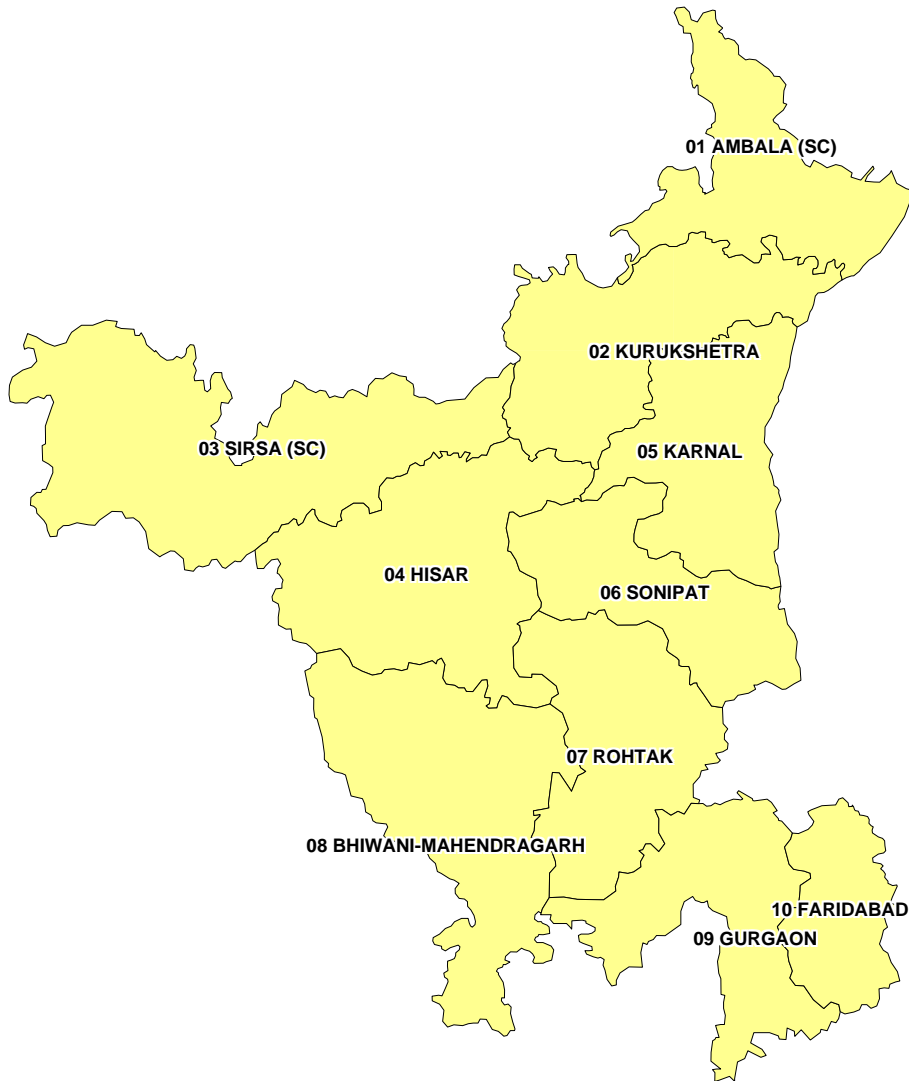

HARYANA
GENERAL ELECTION - 2009
POLL SCHEDULE - LOK SABHA

7 May 2009	
01	AMBALA (SC)
02	KURUKSHETRA
03	SIRSA (SC)
04	HISAR
05	KARNAL
06	SONIPAT
07	ROHTAK
08	BHIWANI-MAHENDRAGARH
09	GURGAON
10	FARIDABAD

HARYANA

GENERAL ELECTION - 2009 POLL SCHEDULE - LOK SABHA

POLL DATE

07-MAY (10)