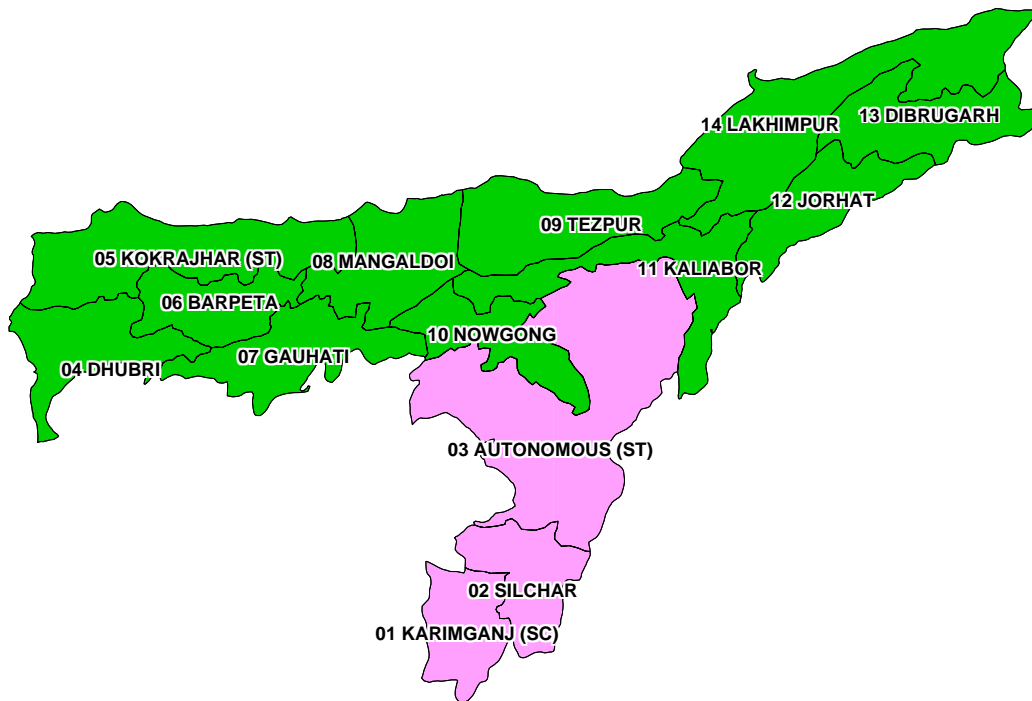

ASSAM
GENERAL ELECTION - 2009
POLL SCHEDULE - LOK SABHA

16 Apr 2009	
01	KARIMGANJ (SC)
02	SILCHAR
03	AUTONOMOUS (ST)

23 Apr 2009	
04	DHUBRI
05	KOKRAJHAR (ST)
06	BARPETA
07	GAUHATI
08	MANGALDOI
09	TEZPUR
10	NOWGONG
11	KALIABOR
12	JORHAT
13	DIBRUGARH
14	LAKHIMPUR

ASSAM

GENERAL ELECTION - 2009 POLL SCHEDULE - LOK SABHA

POLL DATE

- 16-APR (3)
- 23-APR (11)