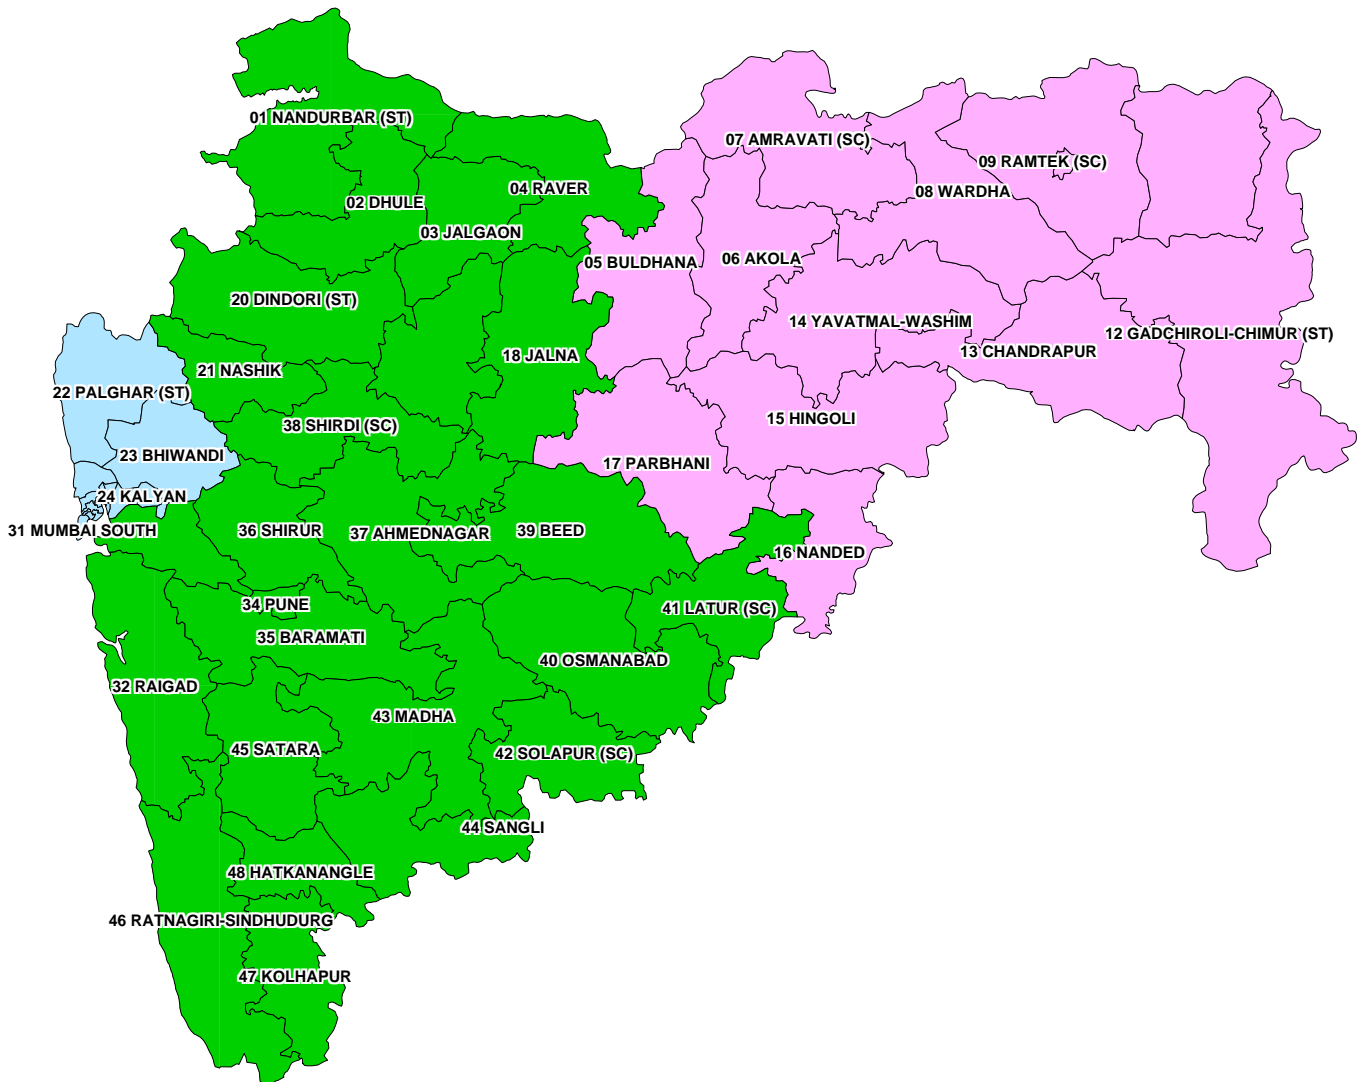

**MAHARASHTRA
GENERAL ELECTION - 2009
POLL SCHEDULE - LOK SABHA**

16 Apr 2009	
05	BULDHANA
06	AKOLA
07	AMRAVATI (SC)
08	WARDHA
09	RAMTEK (SC)
10	NAGPUR
11	BHANDARA-GONDIYA
12	GADCHIROLI-CHIMUR (ST)
13	CHANDRAPUR
14	YAVATMAL-WASHIM
15	HINGOLI
16	NANDED
17	PARBHANI

23 Apr 2009	
01	NANDURBAR (ST)
02	DHULE
03	JALGAON
04	RAVER
18	JALNA
19	AURANGABAD
20	DINDORI (ST)
21	NASHIK
32	RAIGAD
33	MAVAL
34	PUNE
35	BARAMATI
36	SHIRUR
37	AHMEDNAGAR
38	SHIRDI (SC)
39	BEED
40	OSMANABAD
41	LATUR (SC)
42	SOLAPUR (SC)
43	MADHA
44	SANGLI
45	SATARA
46	RATNAGIRI-SINDHUDURG
47	KOLHAPUR
48	HATKANANGLE

30 Apr 2009	
22	PALGHAR (ST)
23	BHIWANDI
24	KALYAN
25	THANE
26	MUMBAI NORTH
27	WEST
28	EAST
29	CENTRAL
30	CENTRAL
31	MUMBAI SOUTH

MAHARASHTRA

GENERAL ELECTION - 2009 POLL SCHEDULE - LOK SABHA

POLL DATE

- 16-APR (13)
- 23-APR (25)
- 30-APR (10)