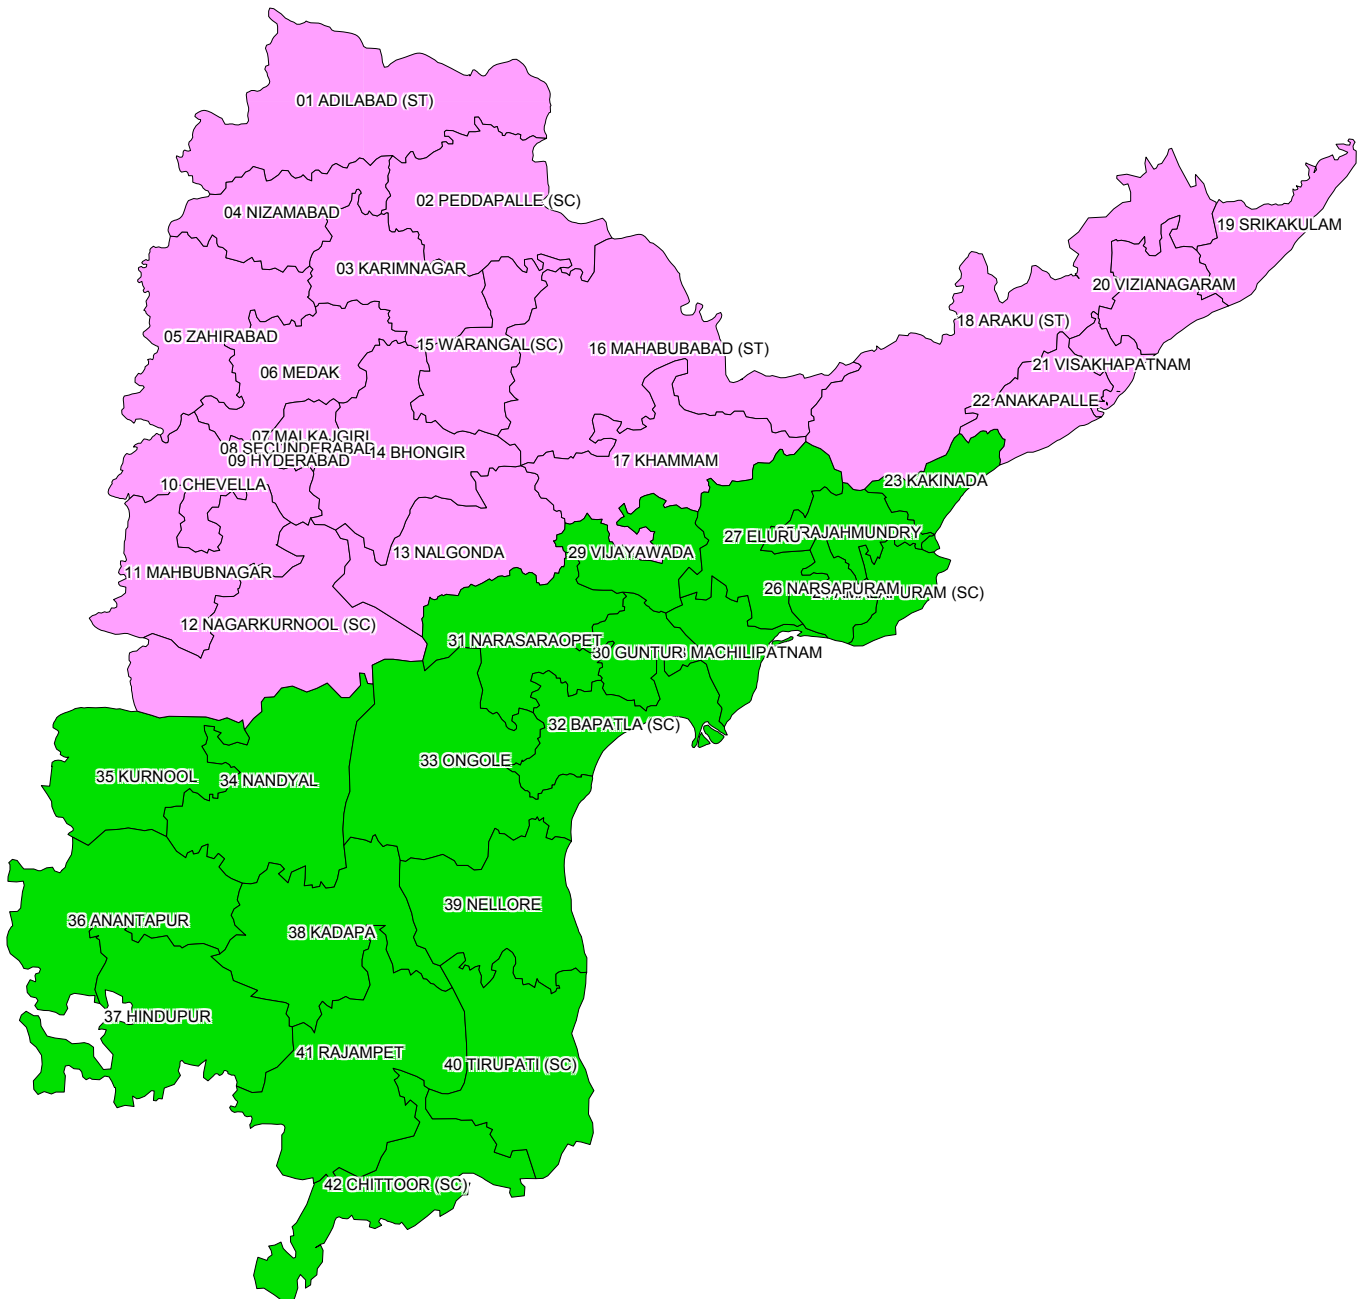

ANDHRA PRADESH
GENERAL ELECTION - 2009
POLL SCHEDULE - LOK SABHA

16 Apr 2009	
01	ADILABAD (ST)
02	PEDDAPALLE (SC)
03	KARIMNAGAR
04	NIZAMABAD
05	ZAHIRABAD
06	MEDAK
07	MALKAJGIRI
08	SECUNDERABAD
09	HYDERABAD
10	CHEVELLA
11	MAHBUBNAGAR
12	NAGARKURNOOL (SC)
13	NALGONDA
14	BHONGIR
15	WARANGAL(SC)
16	MAHABUBABAD (ST)
17	KHAMMAM
18	ARAKU (ST)
19	SRIKAKULAM
20	VIZIANAGARAM
21	VISAKHAPATNAM
22	ANAKAPALLE

23 Apr 2009	
23	KAKINADA
24	AMALAPURAM (SC)
25	RAJAHMUNDRY
26	NARSAPURAM
27	ELURU
28	MACHILIPATNAM
29	VIJAYAWADA
30	GUNTUR
31	NARASARAOPET
32	BAPATLA (SC)
33	ONGOLE
34	NANDYAL
35	KURNOOL
36	ANANTAPUR
37	HINDUPUR
38	KADAPA
39	NELLORE
40	TIRUPATI (SC)
41	RAJAMPET
42	CHITTOOR (SC)

ANDHRA PRADESH
GENERAL ELECTION - 2009
POLL SCHEDULE - LOK SABHA

POLL DATE

- 16-APR (22)
- 23-APR (20)